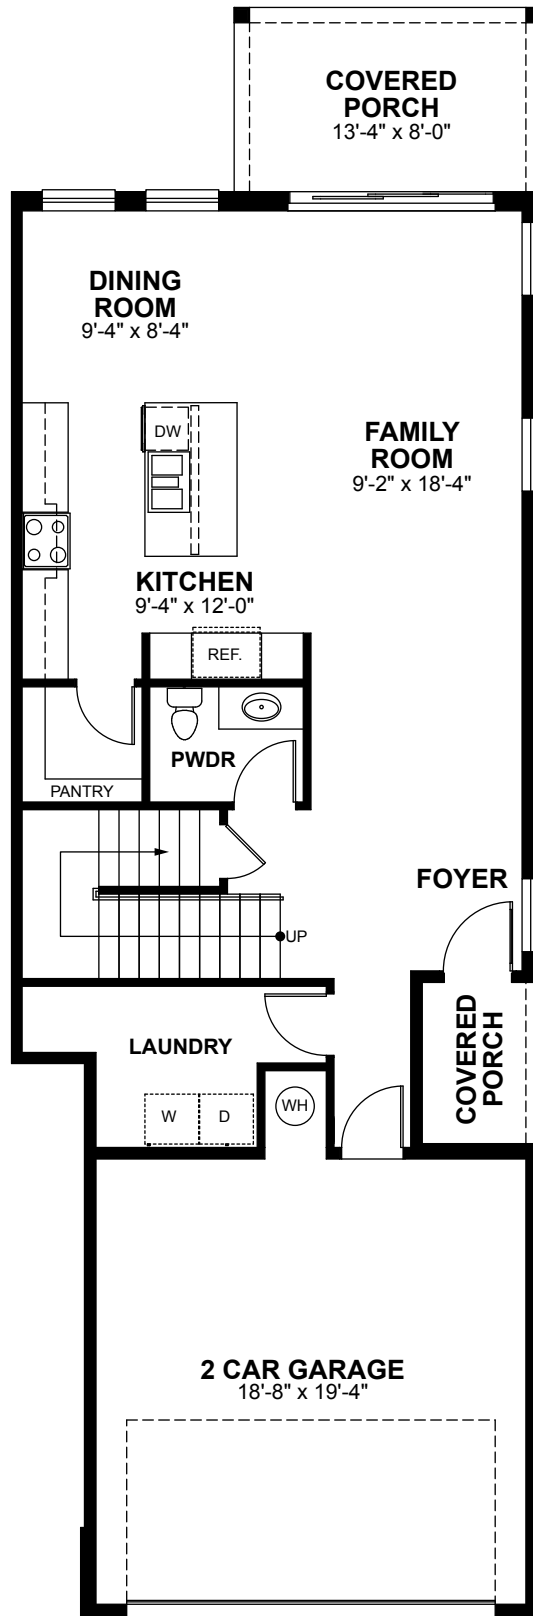

Unit A
2,104 sq ft
3 bed / 2.5 bath / 2 car garage

First Floor

Second Floor