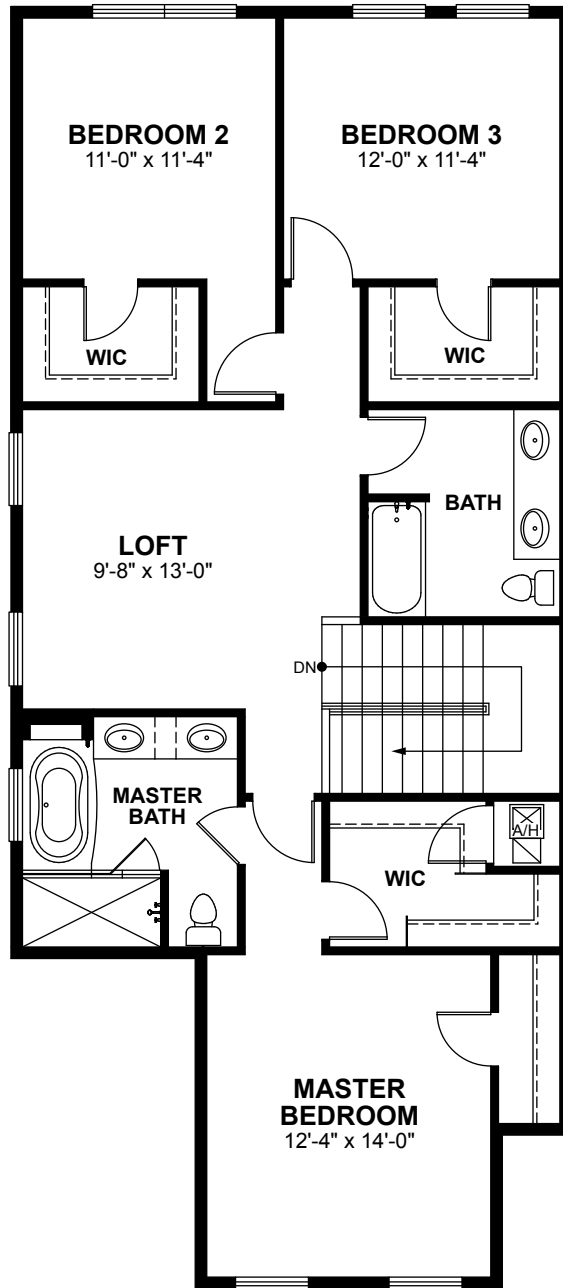

Unit C  
2,104 sq ft  
3 bed / 2.5 bath / 2 car garage

First Floor

Second Floor