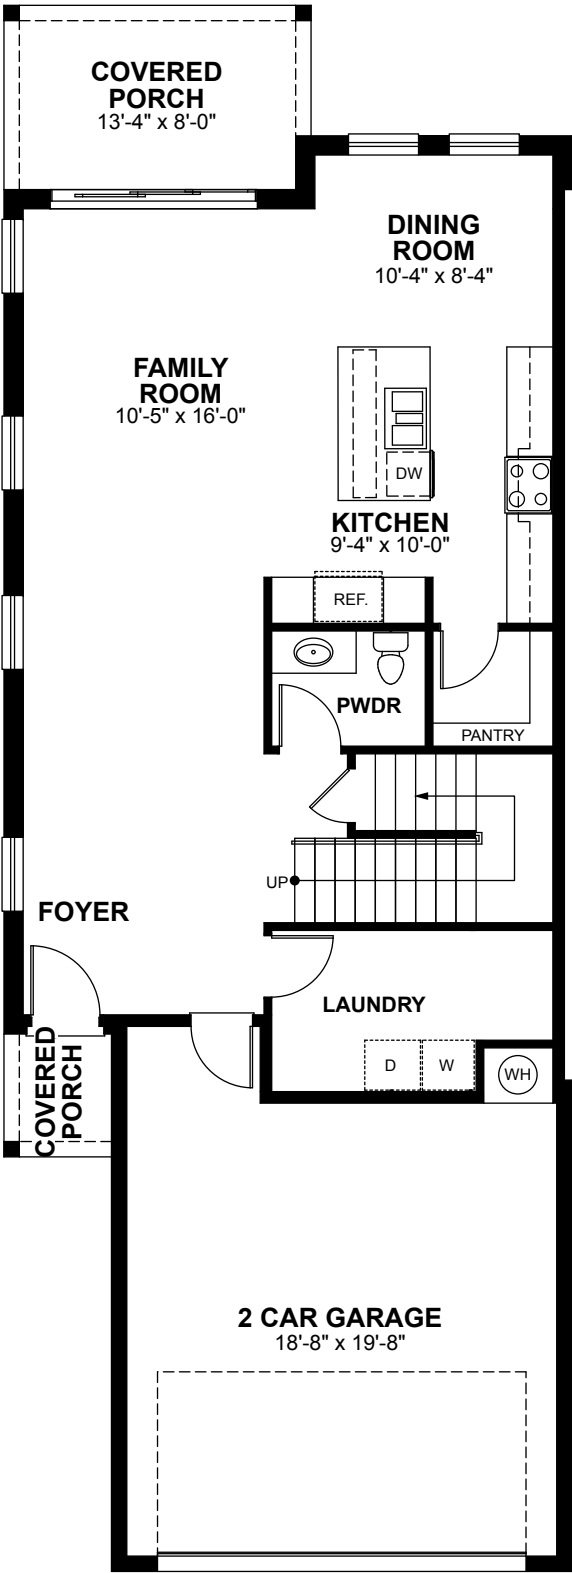

Unit C  
2,104 sq ft  
3 bed / 2.5 bath / 2 car garage

First Floor

Second Floor